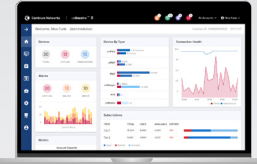

+

**cnMaestro X  
for MSPs**

**70% Off AP  
100% Off cnMaestro X**

OPTION  
**3**

**XV2-2 Wi-Fi 6  
Access Point**

+

**cnMaestro X  
for MSPs**

+