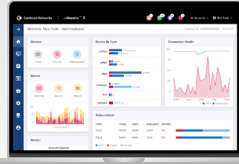

**cnMaestro X
for MSPs**

**70% Off AP
100% Off cnMaestro X**

OPTION
3