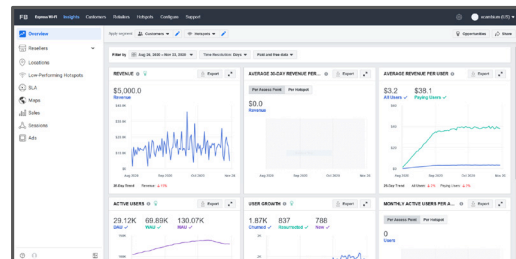

Express Wi-Fi by Facebook

Scalable SaaS Monetization & Management platform for
Wi-Fi Hotspot Networks at no cost, no recurring fee*

Cloud monetization & management
No SaaS or license fee

Purpose-built high performance
Indoor / Outdoor Wi-Fi

Cambium tech support
Easy maintenance,
quick installation

Powered by Facebook Express Wi-Fi

Facebook Express Wi-Fi provides the tools to deploy Wi-Fi hotspots in emerging markets with low availability of Internet access. The combined power of Express Wi-Fi and Cambium Networks cnMaestro™ cloud management simplify deployment, dramatically lower cost, and support multi-tiered business models tailored to individual use cases.

Getting Started is Easy:

1. Sign up to be a Cambium Networks XWF service provider at:

www.cambiumnetworks.com

Cambium Sales and/or Distributor will contact you to assist.

2. Sign up for a free cnMaestro™ cloud management account:

cloud.cambiumnetworks.com/

3. Purchase a Cambium AP at special XWF price and purchase Cambium Care Pro through distributor.

24x7 support, pre-sales evaluation setup, product support, cnMaestro, XWF, Cambium Wi-Fi access points.

Facebook Express Partner Portal

- Cloud SaaS monetization platform
- Site selection, installation, service level monitor
- Marketing / advertising / business management portal