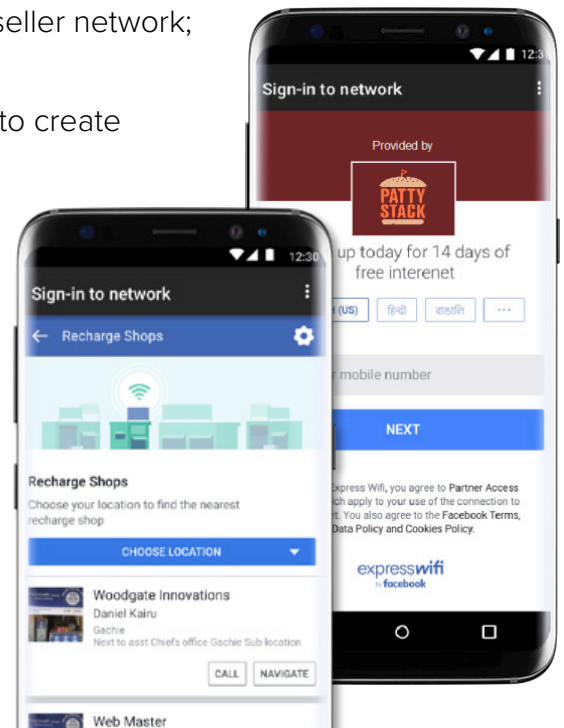

Express Wi-Fi by Facebook

Powerful SaaS Monetization Platform

Monetization Levers Available on Express Wi-Fi (XWF)

- Public access data packs sold direct to consumer or via reseller network
- Enterprise data packs sold to businesses direct or via reseller network; automatic recharge API, creating recurring revenue
- Data access vouchers limited by time and/or throughput to create tiered services with upsell capability
- Local business advertising, national network advertising
- Site-sponsored Wi-Fi hotspots

Purpose-Built, High-Performance Wi-Fi Access Points

Outdoor Wi-Fi

- **e700** High density, 4x4 11ac wave 2
- **e510** Medium density, 2x2 11ac wave 2
- **e505** Low density, small form factor, 2x2 11ac wave 2

Indoor Wi-Fi

- **e600** High density, 4x4 11ac wave 2
- **e410** Multi-purpose, 2x2 11ac wave 2
- **e425/e430** Wallplate micro-cell, 2x2 11ac wave 2

ABOUT CAMBIUM NETWORKS

Cambium Networks empowers millions of people with wireless connectivity worldwide. Its wireless portfolio is used by commercial and government network operators as well as broadband service providers to connect people, places and things. With a single network architecture spanning fixed wireless and Wi-Fi, Cambium Networks enables operators to achieve maximum performance with minimal spectrum. End-to-end cloud management transforms networks into dynamic environments that evolve to meet changing needs with minimal physical human intervention. Cambium Networks empowers a growing ecosystem of partners who design and deliver gigabit wireless solutions that just work.